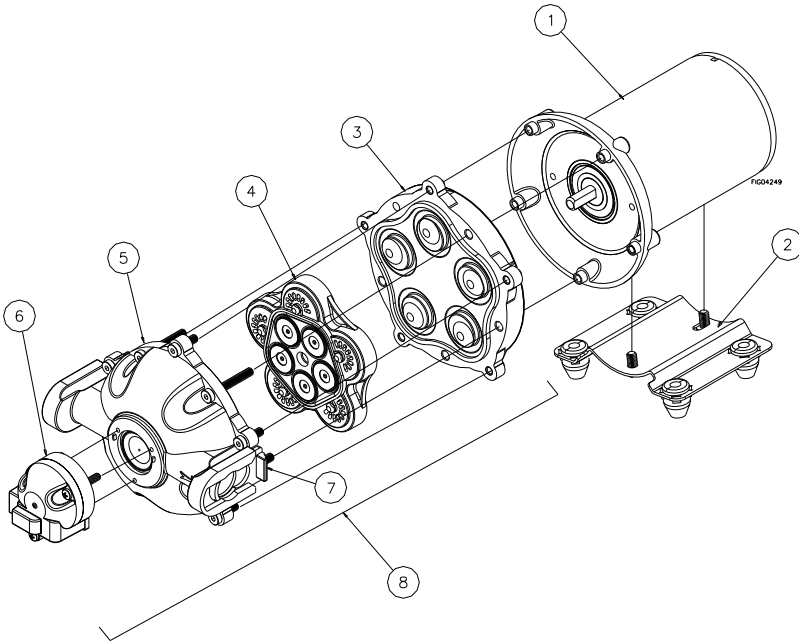

AR 11.4 DFL

EXPLODED VIEW
esploso

SERIE 12V DIAPHRAGM PUMPS *pompe a membrana 12V*

Ref#	Part#	Description	Model	Qty
1	788006	Motor assembly	2683062	1
	788007		2684062	
	795064		2685562	
2	786945	Base plate assembly	All	1
3	788017	Diaphragm assembly	2683062	1
	788018		2684062	
	788019		2685562	
4	788015	Valve plate assembly	All	1
5	787012	Upper housing assembly	All	1
6	788689	Pressure switch assembly	All	1
7	787015	Quick connect clip	All	2
8	A2683062	Pump head assembly	2683062	1
	A2684062		2684062	
	A2685562		2685562	
N/A	787381	Replacement fuse	2683062	1
			2684062	1
		791416	Replacement fuse	2685562